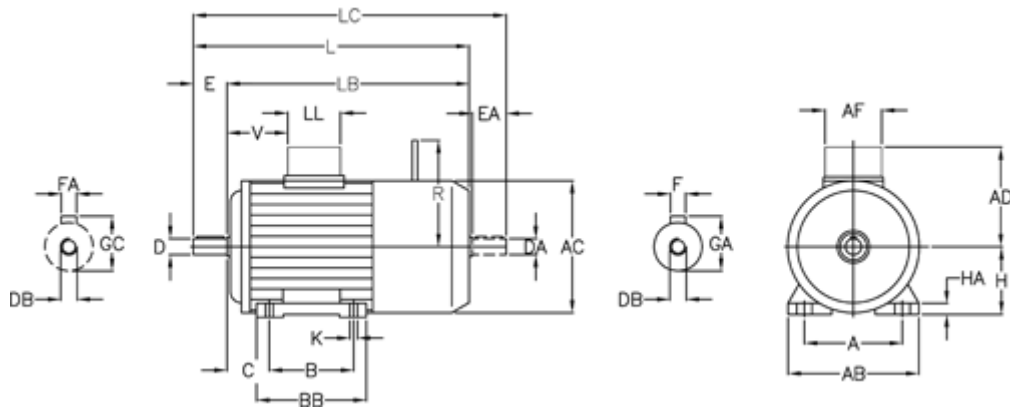

Article number: 2510004004120406000

Description: Bonfiglioli brake motor BX112M-4 4.0KW FD06S
1400 rpm 3x230/400v 50HZ IP55 IE3 DC brake B3 stainless steel

Measures

A	= 190	D	= 28	GC	= 31.0	R	= 198
A/F	= 98	DA	= M10	H	= 112	V	= 142
AB	= 224	DB	= M10	HA	= 14.0		
AC	= 219	E	= 60	K	= 12		
AD	= 157	EA	= 28	L	= 484		
B	= 140	F	= 8	LC	= 547		
BB H7	= 175	FA	= 8	Length B	= 424		
C	= 70	GA	= 31.0	LL	= 98		